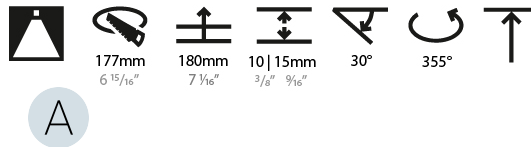

PHYSICAL

Shape: Round
Diameter (mm): 182
Diameter (in): 7 3/16
Height (mm): 155
Height (in): 6 1/8
Ceiling Thickness (mm): 10 / 12.5 / 15
Ceiling Thickness (in): 3/8 or 1/2 or 9/16
Min. Recessing Depth (mm): 180
Min. Recessing Depth (in): 7 1/16
Light Distribution: Adjustable / Downlight
Weight (kg): 1.736
Weight (lbs): 3.83
Fixture Finish: SSR / BKV / CWI / CRY / HAB / UFT / ITA / RUA / FTG / MYG / LOD / PUS / FRO / FUP / KIA / POP / BLS / SPG / MEY / GOH / GUM / CHC / COM / ABZ / JAG / OBR / MOS / ROR
Fixture Material: Aluminum Die Cast
Cut-out Measurements: 177mm / 6 15/16"

ELECTRICAL

Lamp Type: LED (Zhaga Standard)
Input Wattage (W): 46.2
Total Output Wattage (W): 41.9
Dimming: Tri-Mode (Non-Dimming and Phase Dimming (120Vac only) and 0-10V Dimming)
Driver Included: No
Driver Location: Recessed Housing
Driver Type: Constant Current - Universal
Driver Class: Class 2
Housing: See components
Input Voltage (V): 120 - 277
Constant Current (MA): 1050

LED

Number of LEDs: 1
Color Temperature (°K): 2700 / 3000 / 3500 / 4000
Max. Delivered Lumen (lm): 4030 / 4130 / 4342 / 4430
CRI: >90 CRI
Lamp Life (hrs): 50000

OPTICAL

Reflector: 12 / 24 / 40
Adjustability: Rotational 355°; Tilt 30°

RATINGS AND CERTIFICATIONS

Certified By: Certified for North American Standards
IP rating: IP20

PROJECT
TYPE
SPECIFIER
QUANTITY
DATE