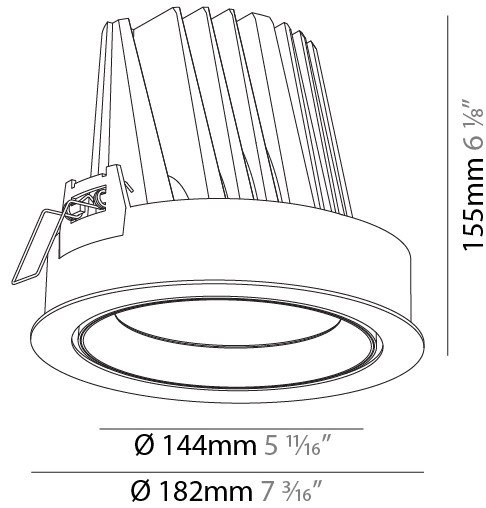

PHYSICAL

Shape: Round
Diameter (mm): 182
Diameter (in): 7 3/16
Height (mm): 155
Height (in): 6 1/8
Ceiling Thickness (mm): 10 / 12.5 / 15
Ceiling Thickness (in): 3/8 or 1/2 or 9/16
Min. Recessing Depth (mm): 180
Min. Recessing Depth (in): 7 1/16
Light Distribution: Adjustable / Downlight
Weight (kg): 1.736
Weight (lbs): 3.83
Fixture Finish: SSR / BKV / CWI / CRY / HAB / UFT / ITA / RUA / FTG / MYG / LOD / PUS / FRO / FUP / KIA / POP / BLS / SPG / MEY / GOH / GUM / CHC / COM / ABZ / JAG / OBR / MOS / ROR
Fixture Material: Aluminum Die Cast
Cut-out Measurements: 177mm / 6 15/16"

ELECTRICAL

Lamp Type: LED (Zhaga Standard)
Input Wattage (W): 46.2
Total Output Wattage (W): 41.9
Dimming: Tri-Mode (Non-Dimming and Phase Dimming (120Vac only) and 0-10V Dimming)
Driver Included: No
Driver Location: Recessed Housing
Driver Type: Constant Current - Universal
Driver Class: Class 2
Housing: See components
Input Voltage (V): 120 - 277
Constant Current (MA): 1050

LED

Number of LEDs: 1
Color Temperature (°K): 2700 / 3000 / 3500 / 4000
Max. Delivered Lumen (lm): 4030 / 4130 / 4342 / 4430
CRI: >90 CRI
Lamp Life (hrs): 50000

OPTICAL

Reflector: 12 / 24 / 40
Adjustability: Rotational 355°; Tilt 30°

RATINGS AND CERTIFICATIONS

Certified By: Certified for North American Standards
IP rating: IP20

PROJECT
TYPE
SPECIFIER
QUANTITY
DATE