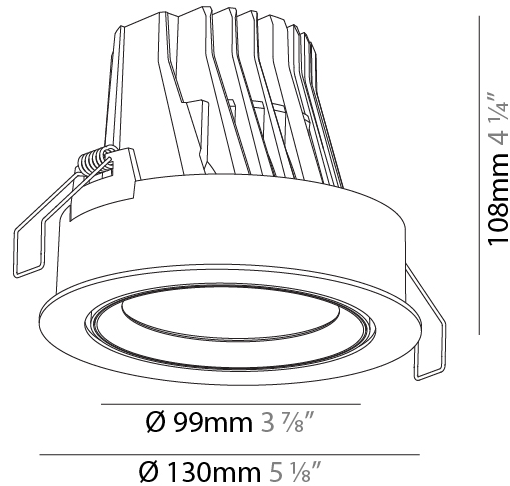

PHYSICAL

Shape: Round
Diameter (mm): 130
Diameter (in): 5 1/8
Height (mm): 108
Height (in): 4 1/4
Ceiling Thickness (mm): 10 / 12.5 / 15
Ceiling Thickness (in): 3/8 or 1/2 or 9/16
Min. Recessing Depth (mm): 130
Min. Recessing Depth (in): 5 1/8
Light Distribution: Adjustable / Downlight
Weight (kg): 0.707
Weight (lbs): 1.56
Fixture Finish: SSR / BKV / CWI / CRY / HAB / UFT / ITA / RUA / FTG / MYG / LOD / PUS / FRO / FUP / KIA / POP / BLS / SPG / MEY / GOH / GUM / CHC / COM / ABZ / JAG / OBR / MOS / ROR
Fixture Material: Aluminum Die Cast
Cut-out Measurements: 120mm / 4 3/4"

ELECTRICAL

Lamp Type: LED (Zhaga Standard)
Input Wattage (W): 28.6
Total Output Wattage (W): 26
Dimming: Tri-Mode (Non-Dimming and Phase Dimming (120Vac only) and 0-10V Dimming)
Driver Included: No
Driver Location: Recessed Housing
Driver Type: Constant Current - Universal
Driver Class: Class 2
Housing: See components
Input Voltage (V): 120 - 277
Constant Current (MA): 700

LED

Number of LEDs: 1
Color Temperature (°K): 2700 / 3000 / 3500 / 4000
Max. Delivered Lumen (lm): 2960 / 3030 / 3185 / 3250
CRI: >90 CRI
Lamp Life (hrs): 50000

OPTICAL

Reflector°: 18 / 26 / 40
Adjustability: Rotational 355°; Tilt 30°

RATINGS AND CERTIFICATIONS

Certified By: Certified for North American Standards
IP rating: IP20

PROJECT
TYPE
SPECIFIER
QUANTITY
DATE

120mm 4 3/4"   130mm 5 1/8"   10 | 15mm 3/8" 9/16"   30°   355°

A